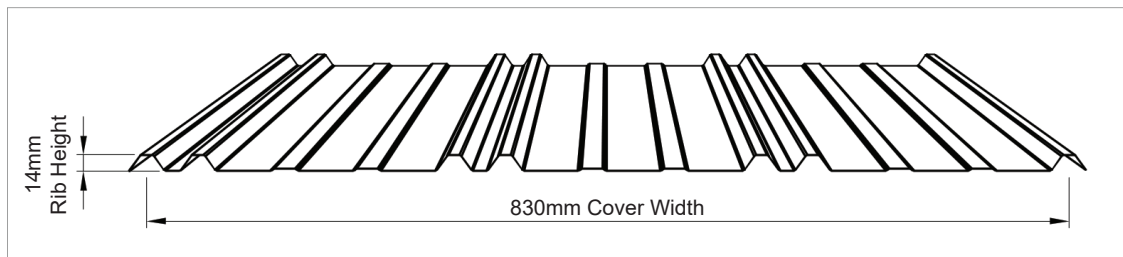

AESTHETICALLY PLEASING & COST EFFECTIVE

- ▶ Easy fixing – Conventional through fix screw maximise performance and installation.
- ▶ Low Rib Height – For smart and neat appearance, enabling better graphics for sign writing and display purposes.
- ▶ Versatility – Reverse installation possible, for better adhesion to graphic stickers.
- ▶ Wider Coverage – Less labour.

For more information please call our service hot lines:

6865 1552, 6865 1550

or Contact:

Alan Koh: 9748 8028

Terry Tan: 9066 0224

LCP LYCORFENCE® - Effective Cover Width Table

Product	Nominal Thickness (mm)	Cover Width (mm)
LCP LYCORFENCE®	0.35	830